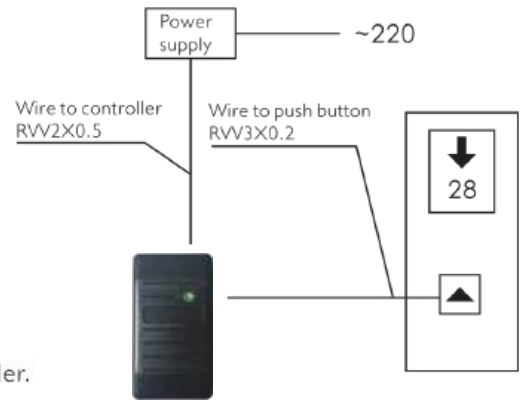

### Remarks:

The elevator controller is highly adaptable to different brands of elevator. It is much more convenient and lower cost than common elevator controller.

Power supply:	DC 12V
Current:	100mA
Apply to:	T5557 card or Mifare card (issued from door lock management system)
Induction distance:	20-50mm
Input:	Push button
Output:	One group of dry contact (NO/NC/COM) Weigand 26
Size:	125mm*75mm*22mm
Working temperature:	-10~70°C
Storage temperature:	-25~125°C
Working humidity:	RH 5%~95%