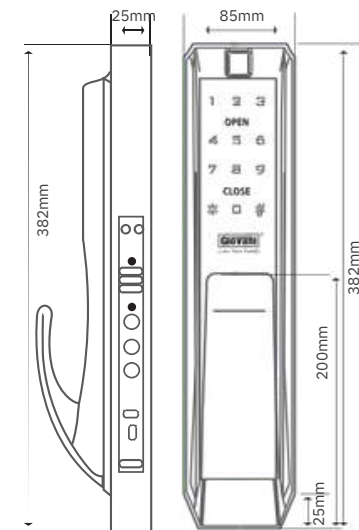

MÃ SẢN PHẨM	MÀU SẮC	THẺ TỪ	GIÁ BÁN
GSL-K888BG	Đen vàng	RF	14.860.000
GSL-K888BS	Đen bạc		14.560.000